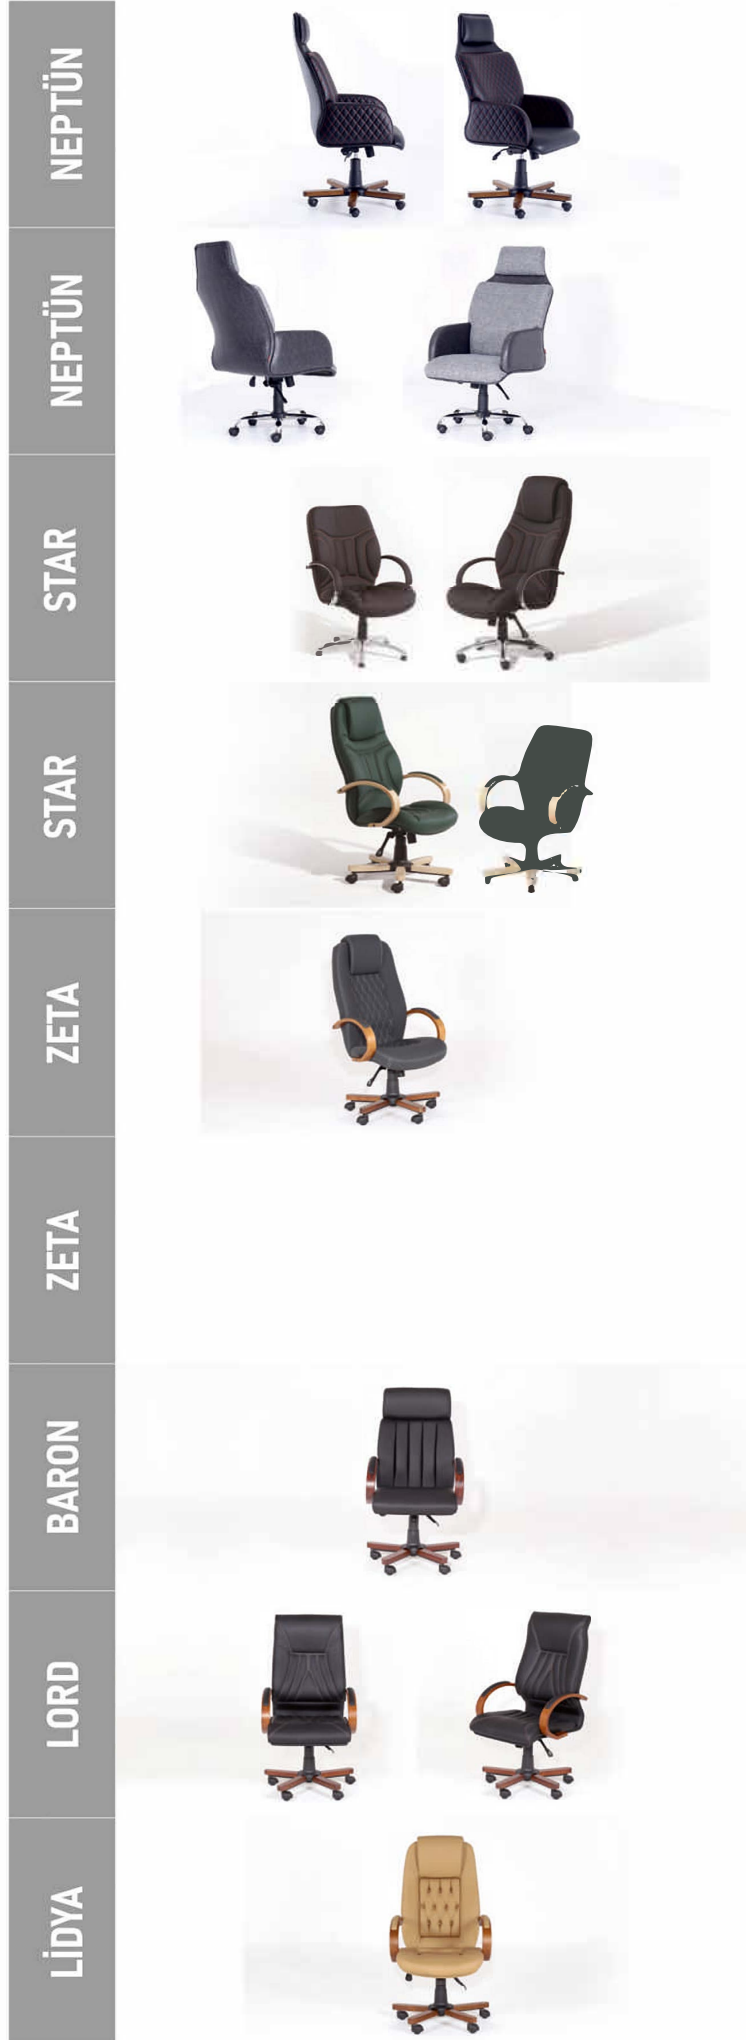

AHŞAP	DIRECTOR	215x70x110	3.5 MT	215x70x110
	OASPETE	215x70x110	3 MT	215x70x110
KROM	DIRECTOR	215x70x110	3.5 MT	215x70x110
	OASPETE	215x70x110	3 MT	215x70x110
KROM	DIRECTOR	195x65x105	3 MT	195x65x105
	OASPETE	195x65x105	2.5 MT	195x65x105
AHŞAP	DIRECTOR	195x65x105	3 MT	195x65x105
	OASPETE	195x65x105	2.5 MT	195x65x105
AHŞAP	DIRECTOR	195x65x105	3 MT	195x65x105
	OASPETE	195x65x105	2.5 MT	195x65x105
KROM	DIRECTOR	195x65x105	3 MT	195x65x105
	OASPETE	195x65x105	2.5 MT	195x65x105
AHŞAP	DIRECTOR	195x65x105	3 MT	195x65x105
	DIRECTOR	195x65x105	3 MT	195x65x105
	OASPETE	195x65x105	2.5 MT	195x65x105
AHŞAP	DIRECTOR	195x65x105	3 MT	195x65x105
	OASPETE	195x65x105	2.5 MT	195x65x105
AHŞAP	DIRECTOR	195x65x105	3 MT	195x65x105
	OASPETE	195x65x105	2.5 MT	195x65x105